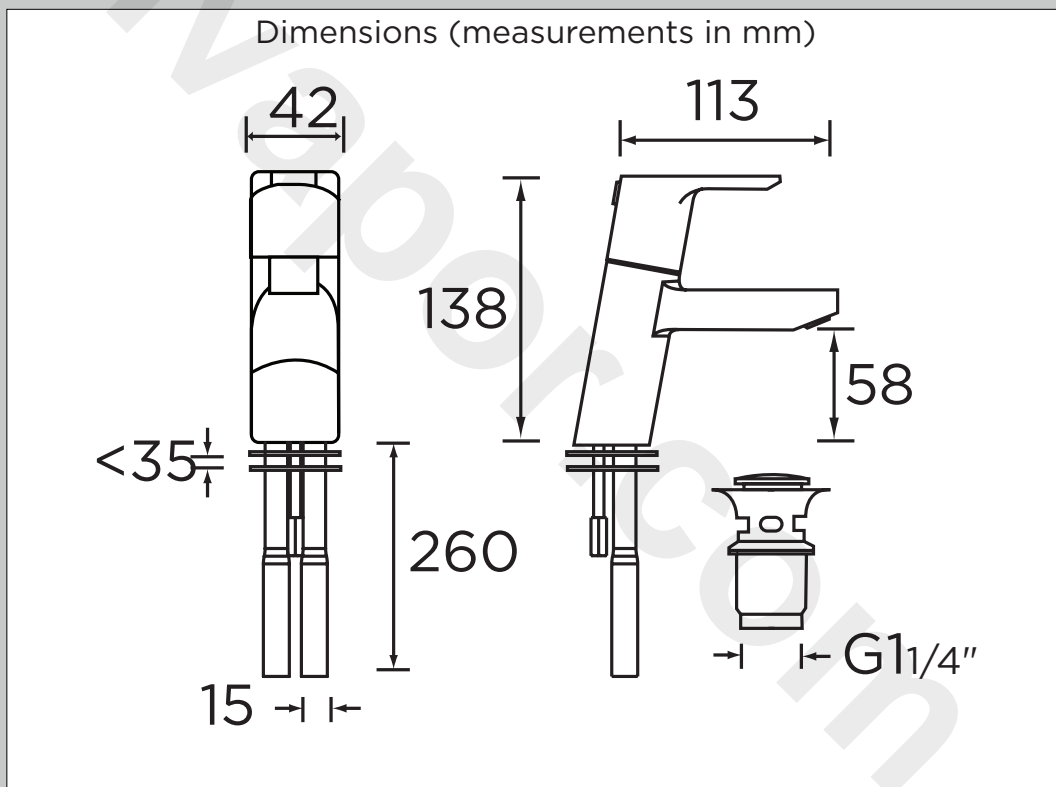

Product Certifications:

WRAS Certificate Number: 1707003
WRAS Expiry Date: 31/07/2022

Flow Rates (l/min)						
System Pressure (bar)	0.2	0.5	1	2	3	5
PS BAS C	5.1	8.6	12.6	18.3	22.7	29.5

Also available from the
PISA Tap Range is:

TECHNICAL
DATA
SHEET

BRISTAN
TAPS & SHOWERS

D8